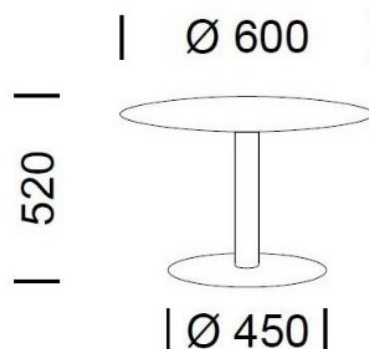

Inox 4412

Inox is a simple and functional table, defined by a geometry that makes it suitable for different contexts. Table with sand-blasted cast-iron round central base, stainless steel column and cover base. Top available in different sizes and finishes.

<i>Brand:</i>	Pedrali, Made in Italy
<i>Item type:</i>	Small Table
<i>Item Code:</i>	4412/OAH500REG4000 + D60BPMEDO
<i>Designer:</i>	Pedrali R & D
<i>Top :</i>	Emperador Marble
<i>Frame:</i>	Antique Brass
<i>Dimension:</i>	60dia x 45 x 52H cm